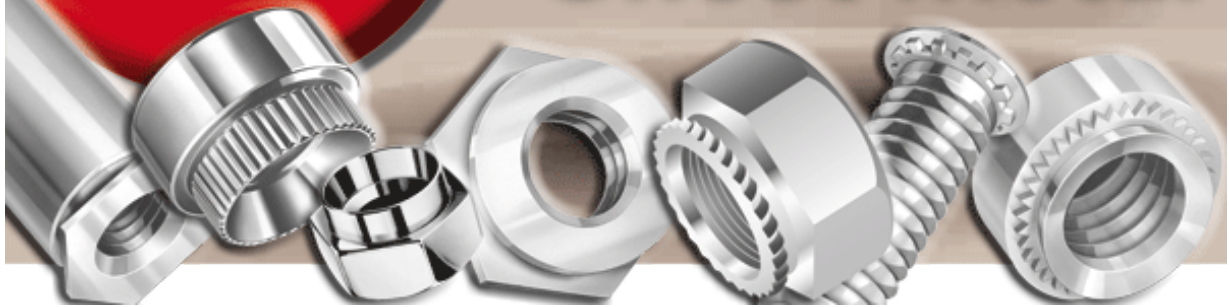

A1/A2*
Stainless
Steel

try us for . . .

Fasteners for Sheet Metal

		
Rivet Bush - Round A1/A2*-Stainless Steel	Rivet Bush - Hexagon A1/A2*-Stainless Steel	Clinch Nuts A1/A2*-Stainless Steel
		
Clinch Flush Nuts A1/A2*-Stainless Steel	Clinch Blind Standoffs A1-Stainless Steel	Clinch Through Standoff A1-Stainless Steel
		
Clinch Studs A2-Stainless Steel	K-Series Setzmuttern** A2-Stainless Steel	CD Weld Studs Threaded - TYPE PT A2-Stainless Steel